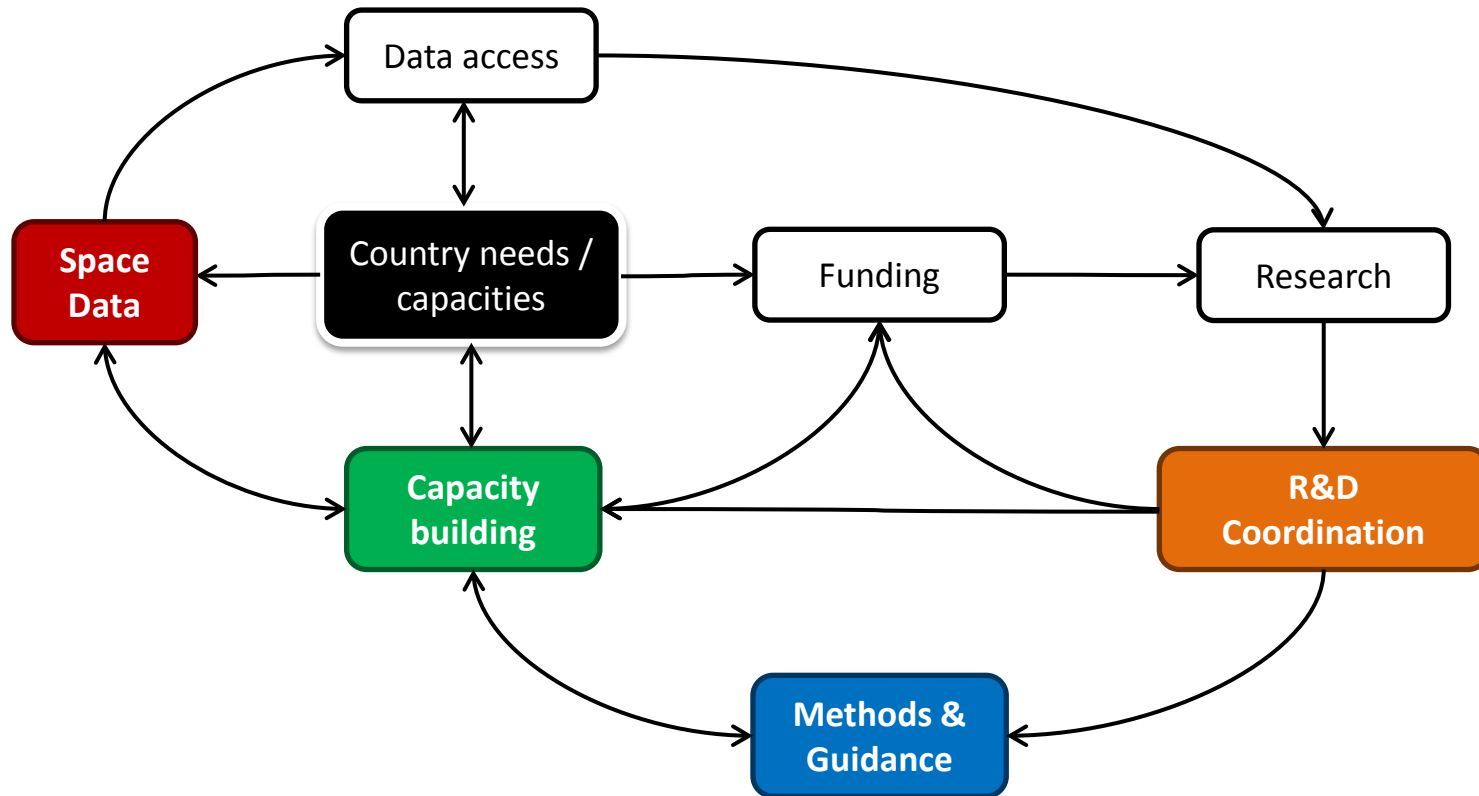

Interactions Between GFOI Components

Workshop Objectives

Share country experiences on forest monitoring for emission reporting

- Evaluation of current approaches in national forest monitoring systems
- Stratification and change in forest land and emissions reporting
- Validation of forest type and change products
 - Evaluate current approaches
 - Identify key gaps and obstacles
 - Priority R&D and satellite data needs